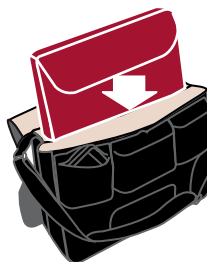

«Chic and trendy »
Trendy messenger bag to safely carry and protect your laptop and personal items

- Up to 15.4" Screen
- Central pocket for personal items and A4 documents
- Padded pocket for Mp3 and CD player
- 3 Front pockets for accessories
- Fabric: Nylon

Back Strap for trolley

The Seattle Pro is equipped with a back strap to easily attach it to the telescopic handles of a trolley or overnight case

Ear piece holer

To listen to your music while your player is well protected inside the bag

Removable Padded notebook

Removable Padded notebook compartment for screens up to 15.4"W

Shoulder Strap

Easy to carry and better protection for your laptop and contents

Technical Specifications	
Product Name	SEATTLE PRO
Reference	160015
EAN Number	3 567 041 600 158
Unit per Box	10 Units
Weight	1.23 kg
Inside Dimensions in Millimeters	<ul style="list-style-type: none"> • Removable padded NTB: 380 x 280 x 40 mm • Central Pocket: 400 x 300 x 65 mm
Outside Dimensions in Millimeters	430 x 320 x 120 mm
Warranty	Life Time