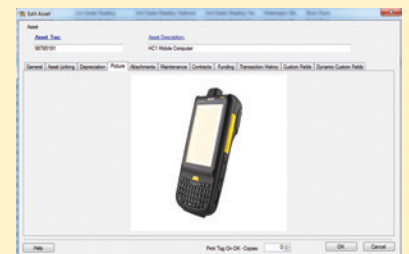

- Attach photos or documents to an asset record for quick reference