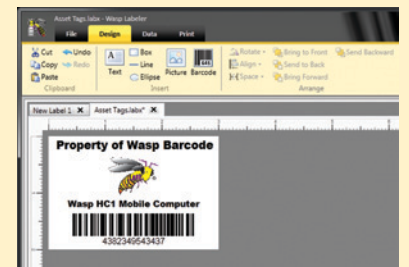

MobileAsset offers advanced asset management features in an intuitive, easy-to-use interface with the ability to design the program's dashboard to display important notifications, charts & graphs, or abbreviated lists. Built-in tools like the Import Wizard make it effortless to import asset data from external sources. MobileAsset's integrated barcode labeling software allows you to design standard or customized asset tags quickly and conveniently. Instantly accessible management reports keep the data you need at your fingertips – from asset maintenance and audit history to check-out records and depreciation.

- ▶ Navigate MobileAsset using the intuitively-designed interface

- ▶ Attach photos or documents to an asset record for quick reference

- ▶ Includes full version of WaspLabeler

Rely on MobileAsset to help you manage your organization's assets with ease.