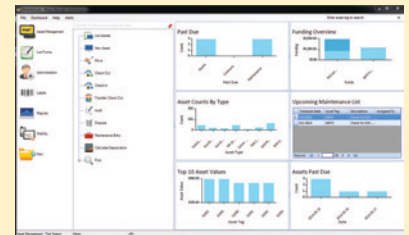

- Navigate MobileAsset using the intuitively-designed interface