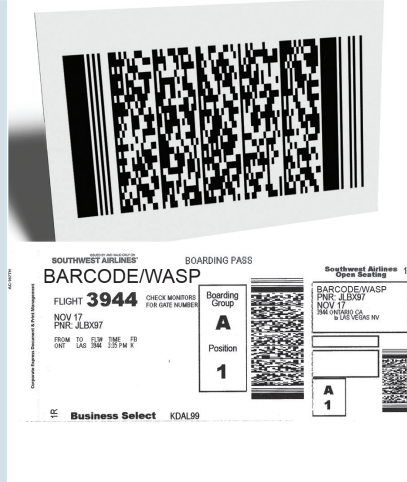

WDI4600

2D BARCODE SCANNER

Productivity Solutions for Small Businesses

SPECIFICATIONS

OPTICAL FEATURES

Depth of field: Minimum distance determined by symbol length and scan angle.
Printing resolution, contrast, and ambient light dependent.
Image resolution: 1D Linear: 5 mils min.;
Light source: Aiming: 650 nm VLD
Image Capture: Graphic Formats: BMP, JPEG, TIFF; Greyscale: 256, 16, 2
Light Sensor: Wide VGA: 752 x 480 pixels
Motion Tolerance: 25 IPS
Reading Angle: Pitch: +/- 40°; Roll (Tilt): 180°; Skew (Yaw): +/- 40°

ELECTRICAL CHARACTERISTICS

Operating (Typical): < 170 mA @ 5 VDC
Standby/Idle (Typical): 65 mA @ 5 VDC
Input Voltage: 4.0 - 14.0 VDC

MECHANICAL CHARACTERISTICS

Dimensions: 18.1 x 7.1 x 10.0 cm / 7.1 x 2.8 x 3.9 in
Net weight: 195.0 g / 6.9 oz

ENVIRONMENTAL CHARACTERISTICS

Operating temperature: 0 to 50 °C / 32 to 122 °F
Storage temperature: -20 to 70 °C / -4 to 158 °F
Relative humidity: 5 - 95%
Ambient Light: 0 - 100,000 lux
Drop Resistance: Withstands repeated drops from 1.8 m / 5.9 ft onto a concrete surface.

1D (LINEAR) CODES

Auto-discriminates all standard 1D codes including GS1 DataBar™ linear codes.

2D CODES

Aztec Code; China Han Xin Code; Data Matrix; MaxiCode; Micro QR Code; QR Code

POSTAL CODES

Australian Post; British Post; China Post; IMB; Japanese Post; KIX Post; Korea Post; Planet Code; Postnet; Royal Mail Code (RM4SCC)

STACKED CODES

EAN/JAN Composites; GS1 DataBar Composites; GS1 DataBar Expanded Stacked; GS1 DataBar Stacked; GS1 DataBar Stacked Omnidirectional; MacroPDF; MicroPDF417; PDF417; UPC A/E Composites

PART NUMBERS

WDI4600 Laser Barcode Scanner with USB cable: 633808929701
WLS9600/WDI4600 Smart Scanner Stand: 633808929664
WaspProtect Extended Service Plan, WDI4600: 633808091255