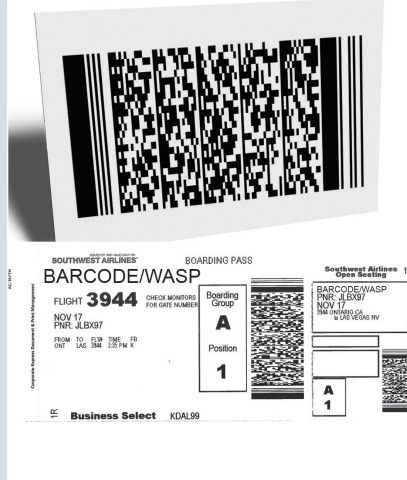

# WDI4600

2D BARCODE SCANNER

*Productivity Solutions for Small Businesses*

The Wasp WDI4600 barcode scanner rapidly reads 1D and 2D barcodes, including QR codes. The WDI4600 streamlines data entry and allows you to instantly add barcode data to spreadsheets, word documents, and databases. Use the WDI4600 to improve efficiency and eliminate data-entry errors in healthcare, retail, office, shipping and receiving, travel, hospitality, manufacturing, and more.

Installing and using the WDI4600 is fast and easy. Connect the WDI4600 directly to your PC's USB port, and you're ready to begin scanning 1D and 2D barcodes. A built-in, 4-Dot aiming guide sets a precise reading zone and reduces accidental reads. The laser's center cross offers a targeted scanning when multiple barcodes are in view and allows for the reading of barcodes on mobile devices. The WDI4600 works with or without the use of a stand and automatically switches to the desired scanning mode.

## ■ WASP WDI4600 FEATURES

- ▶ Read 1D barcodes up to 15" away and 2D barcodes up to 10" away
- ▶ Withstands multiple 6' drops to concrete
- ▶ Compatible with optional hands-free stand for autosense scanning
- ▶ Ergonomic design minimizes user fatigue
- ▶ Reads all common 1D barcodes and 2D barcodes; including QR Code
- ▶ Reads barcodes generated by apps on tablets and smart phones